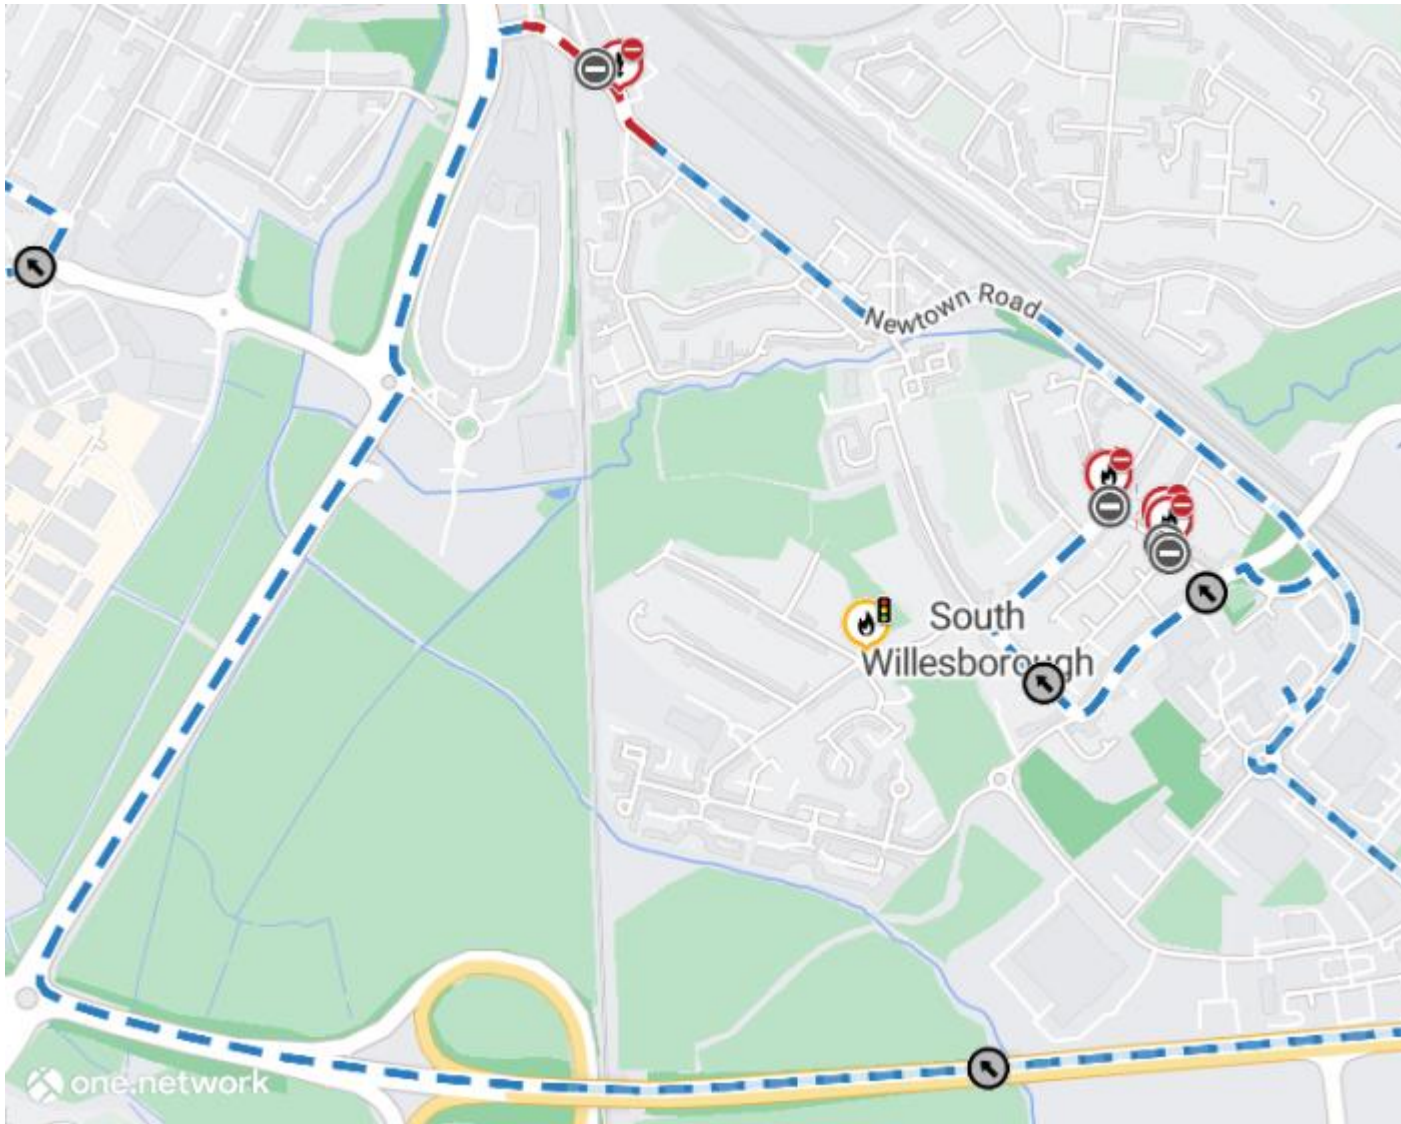

Map data © [MapTiler](#) © [OpenStreetMap contributors](#)

This bulletin contains public information and can be forwarded to any other road users who may be affected. Every care is taken to ensure the accuracy of the information, but no liability can be accepted for any changes or errors.

Road names are taken from the National Street Gazetteer, which can be viewed on [one.network](#), with alternative names given where known.

For details of roadworks, please see [One.Network](#)

Regards,

Streetworks East Team 03000 418181 (9am - 5pm)
03000 419191 (5pm - 9am)